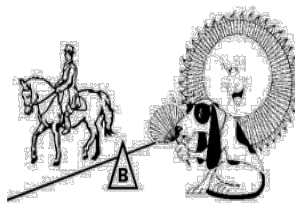

DOG DAYS DRESSAGE

Saturday, AUG 31, 2024
Washington County Fairgrounds
Lake Elmo MN.

ALL BREEDS WELCOME !!!!!!!!

JUDGES: KAREN LEE & MICHAEL SJERVEN
A fun show managed by Minnesota Half Arabian Horse Association
English and Western Classes offered!!!